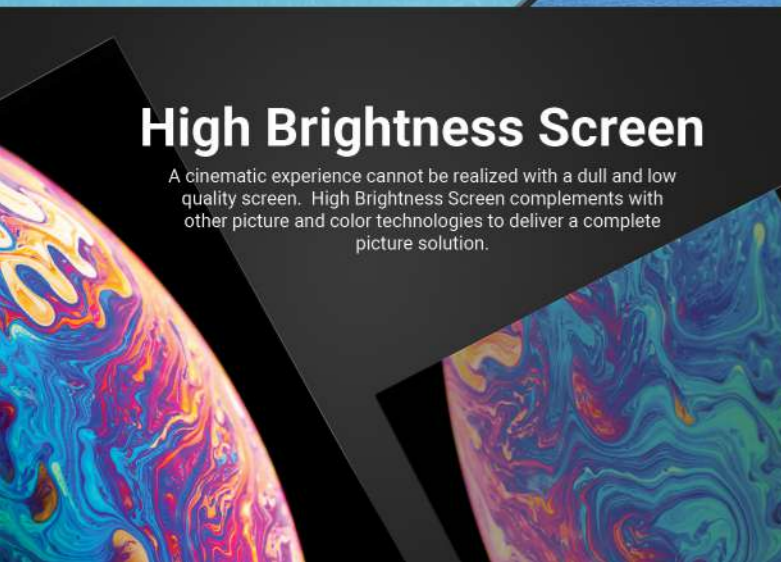

High Brightness Screen

A cinematic experience cannot be realized with a dull and low quality screen. High Brightness Screen complements with other picture and color technologies to deliver a complete picture solution.